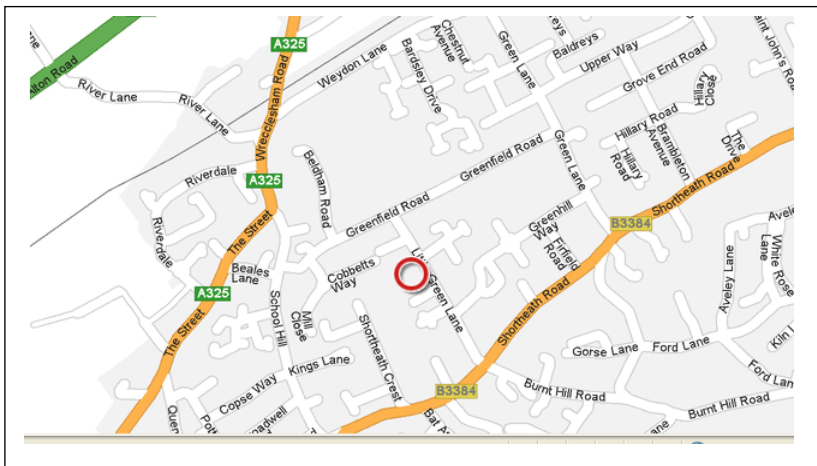

St Peter's C of E (Aided) Primary School

Little Green Lane, Farnham, Surrey, GU9 8TF

☎: 01252 714115 Fax: 01252 721215

✉: info@stpeters-farnham.surrey.sch.uk

www.stpeters-farnham.surrey.sch.uk

Believe Achieve Succeed

St Peter's C of E Primary School Travel Information

Our School Travel Plan sets out our on-going strategy for enabling and encouraging travel undertaken by the school community to use environmentally sustainable modes of transport. Our key objectives are:

1. To encourage reduced reliance on the car for journeys to and from school and to promote alternative sustainable means of travel which are more suitable and environmentally acceptable; i.e. walking, scooting, cycling, car sharing and public transport use.
2. To encourage considerate use of the car by the school community in order to reduce the negative impact on the local area; i.e. to ease congestion outside the school and encourage more considerate parking.
3. To review progress and feedback to the school community.

Getting to and from St Peter's C of E School

St Peter's C of E Primary School

Little Green Lane

Farnham

Surrey GU9 8TF

T: 01252 714115

F: 01252 721215

Walking, scooting and cycling to and from school are encouraged at St Peter's C of E School. They are healthy and sustainable means of travel. Bicycle and scooter parking is provided within the school grounds. Projects to increase the numbers of pupils who walk, scoot and cycle on the school journey are promoted to the school community.

By Bus: A number of bus services operate in the local area. Visit www.surreycc.gov.uk/buses for more information on Farnham and Aldershot bus timetables:

By Train: Farnham Station is approximately 2 miles from the school. Check interconnecting bus services using www.travelinesoutheast.org.uk. A taxi rank is located outside the front of the station.

By Car: Car-sharing for the school journey is encouraged. The school is developing a Car-Sharing Register for parents interested in finding other interested parents nearby to undertake school journey shares.

The school operates a drop off zone system from 8.30 to 8.45am where adults collect children from their car and see them into the school. Any parents wishing to help run this service should contact the office for details.